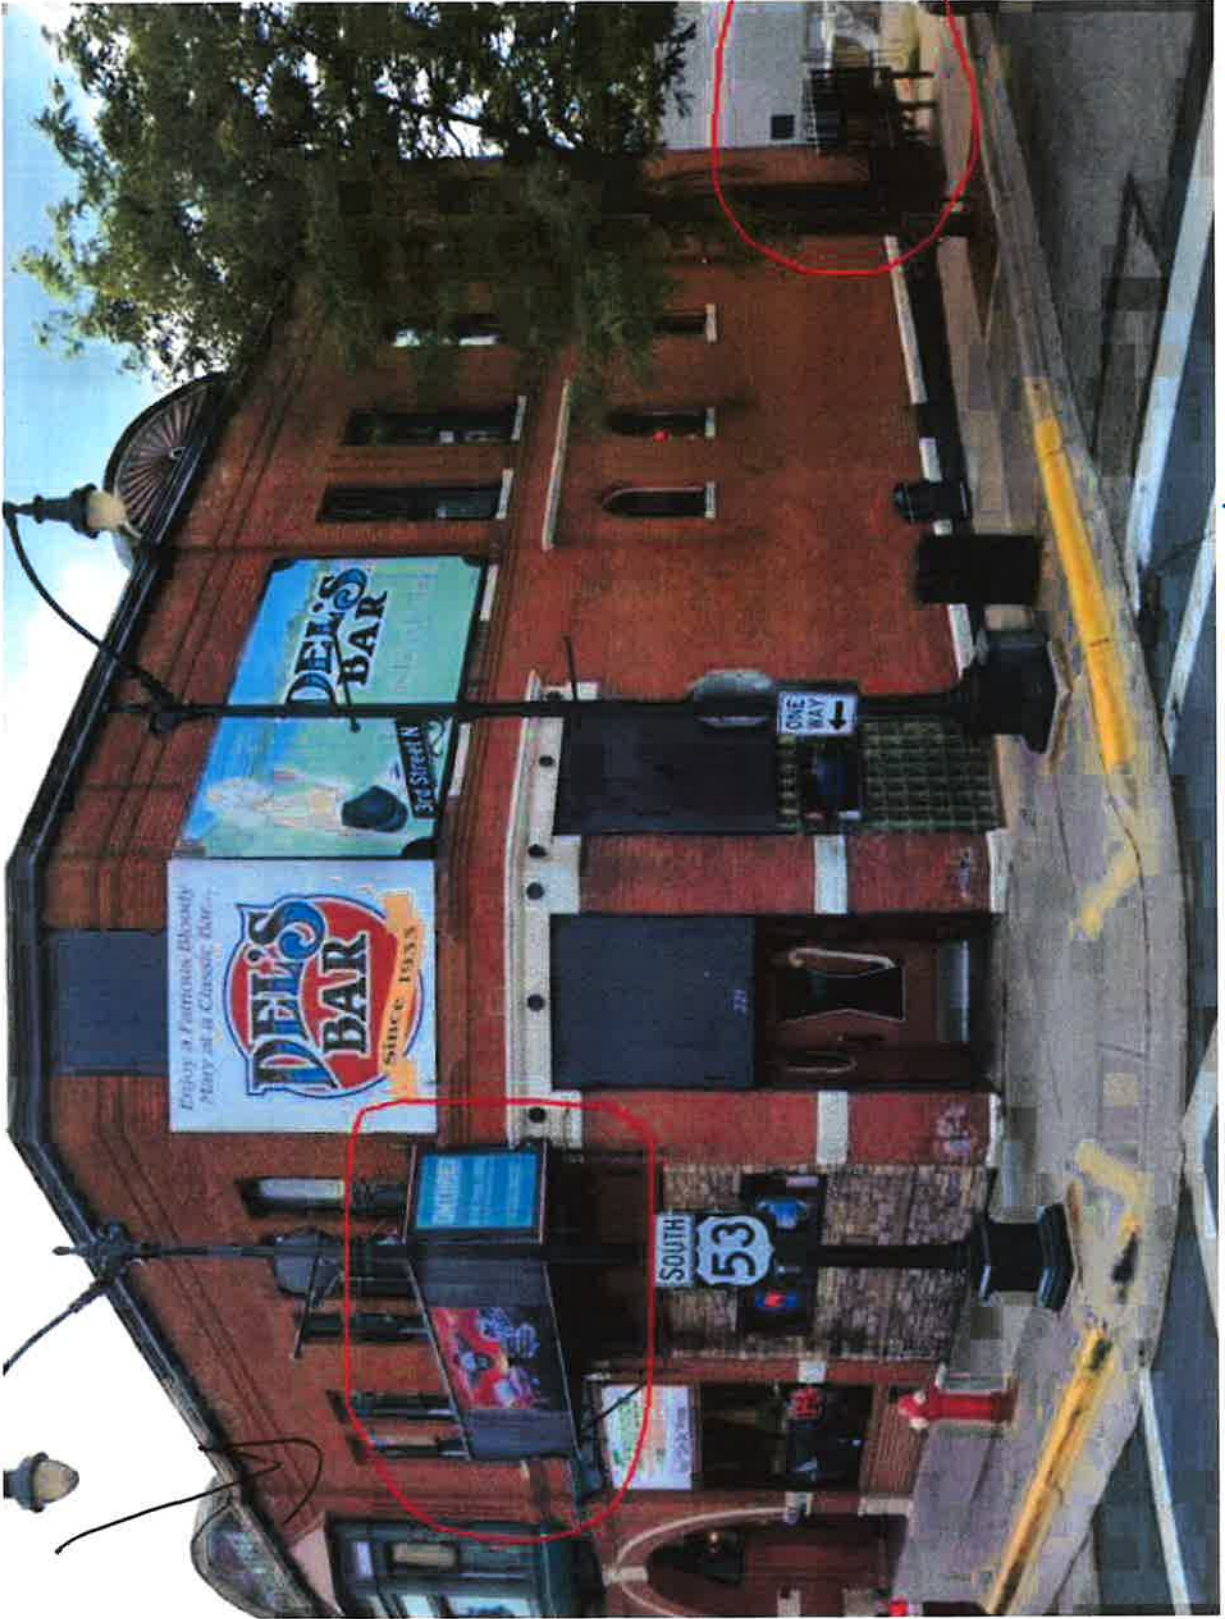

AWNING

Awning Height Greater Than 9 feet above SIDEWALK