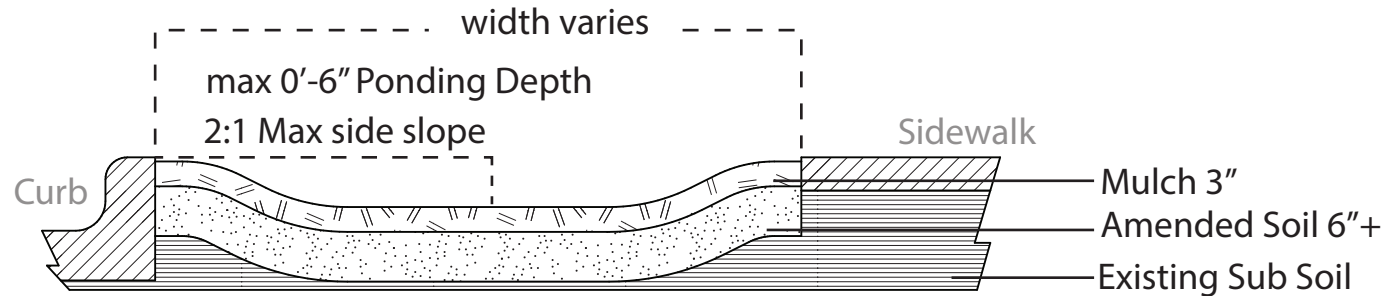

Rain Garden Detail 1A

*not to scale