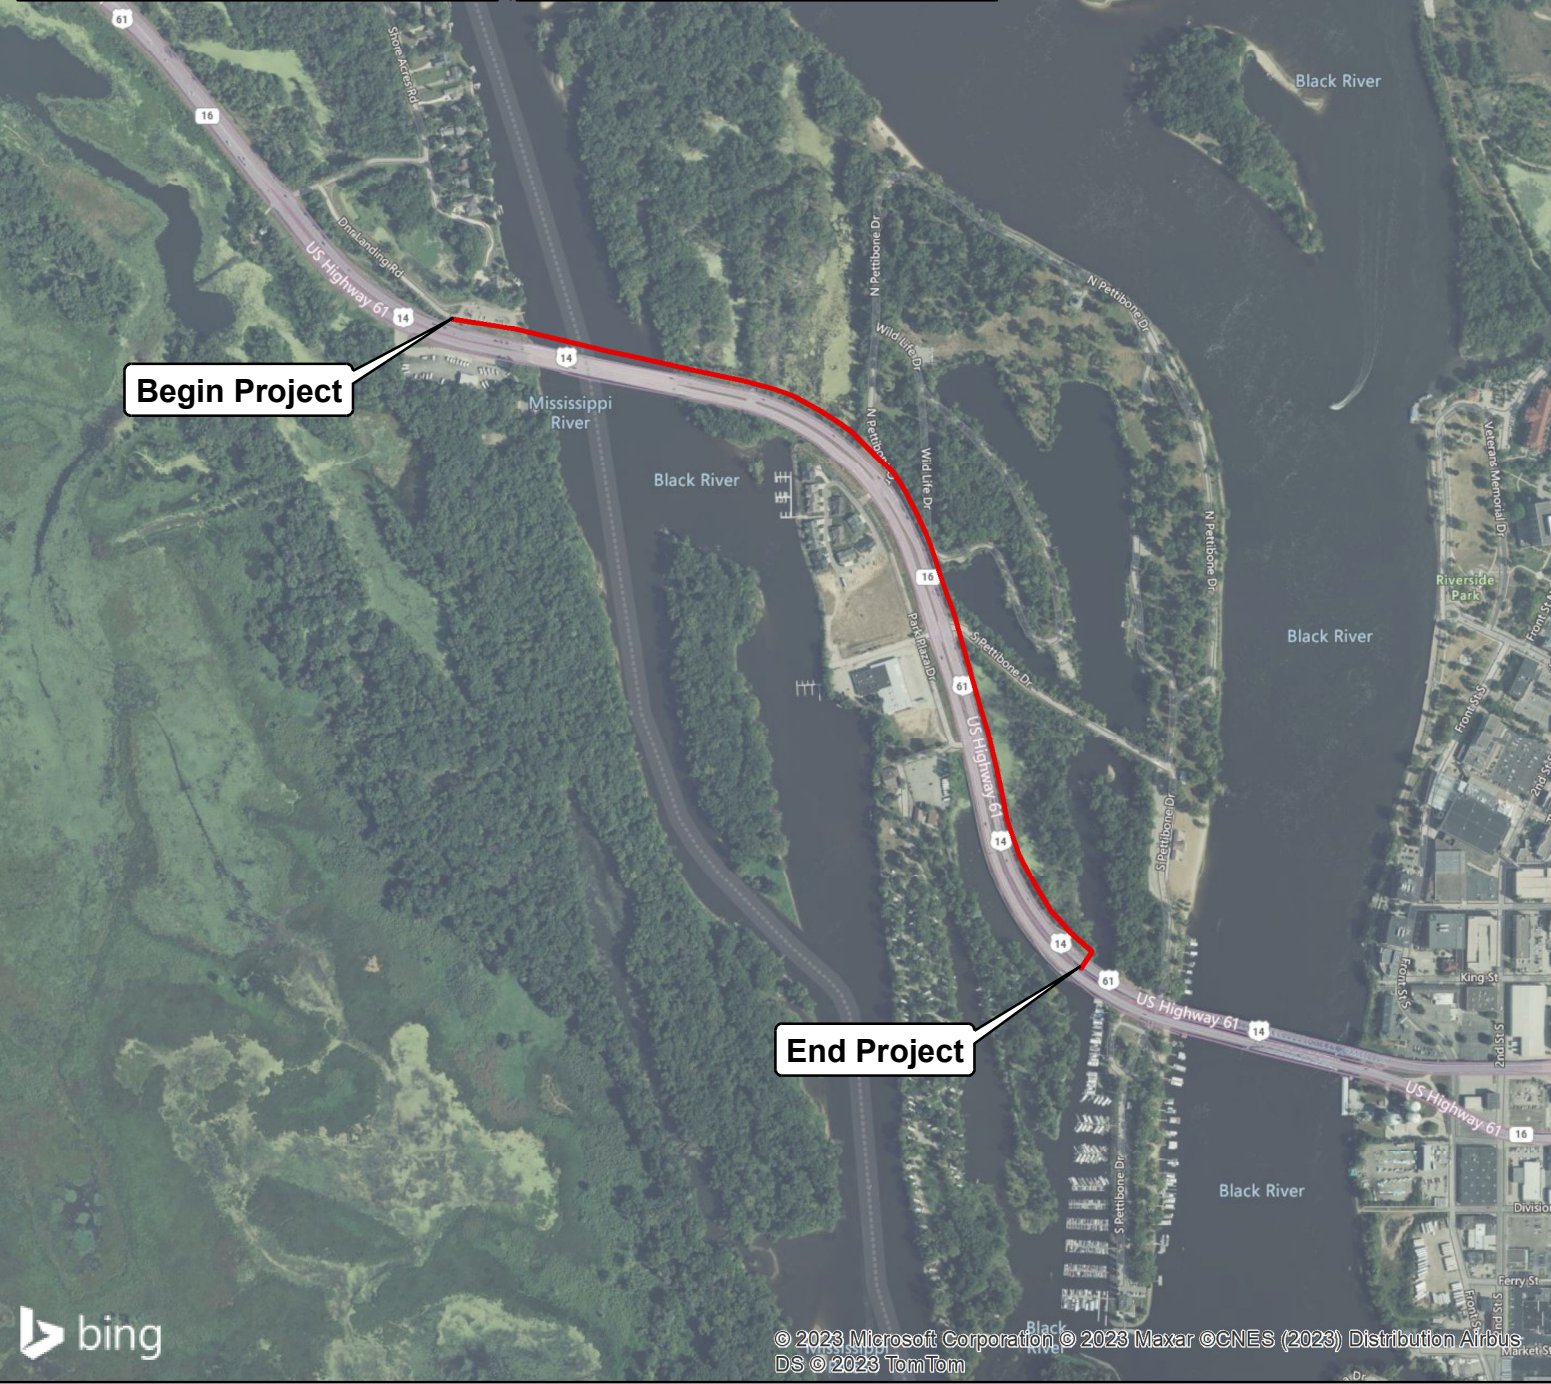

**Design ID: 5991-07-72**  
**Construction ID: 5991-07-73**  
**C La Crosse, Wagon Wheel Trail**  
**La Crescent MN to C La Crosse**  
**Non-Hwy**  
**La Crosse County**

© 2023 Microsoft Corporation © 2023 Maxar © CNES (2023) Distribution Airbus DS © 2023 TomTom

# PROJECT LOCATION MAP