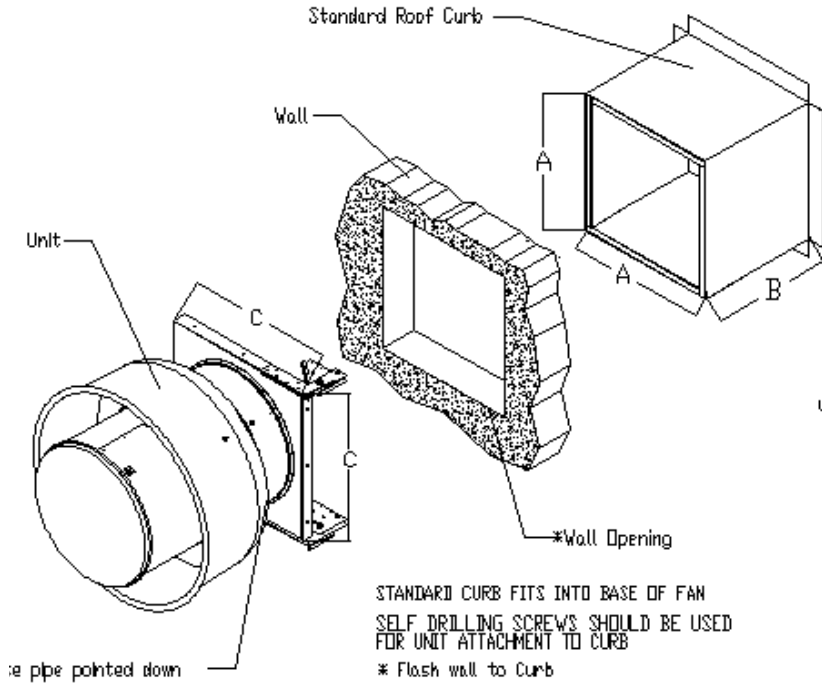

Exhaust Fan Through Wall Mount

Wall Mount w/ Standard Curb

(24" WHEEL 2 HP - 1 & 3 PHASE)
(24" WHEEL 3 HP - 3 PHASE MAXIMUM)

THROUGH WALL CURB INSTALL
REV. 02 02/10/12

STANDARD CURB FITS INTO BASE OF FAN
SELF DRILLING SCREWS SHOULD BE USED
FOR UNIT ATTACHMENT TO CURB
* Flash wall to Curb
FLASHING AND SEALING OF WALL PENETRATION
DONE BY OTHERS

A (IN.)	B (IN.)	C (IN.)
19 1/2	22	21
19 1/2	20	21
23	20	24 3/4
26 1/6	20	28
26 1/2	20	28
31 1/2	20	33

Wall Mount w/ Standard Curb SIDE VIEW

(24" WHEEL 2 HP & 3 HP 1 PHASE MAXIMUM)