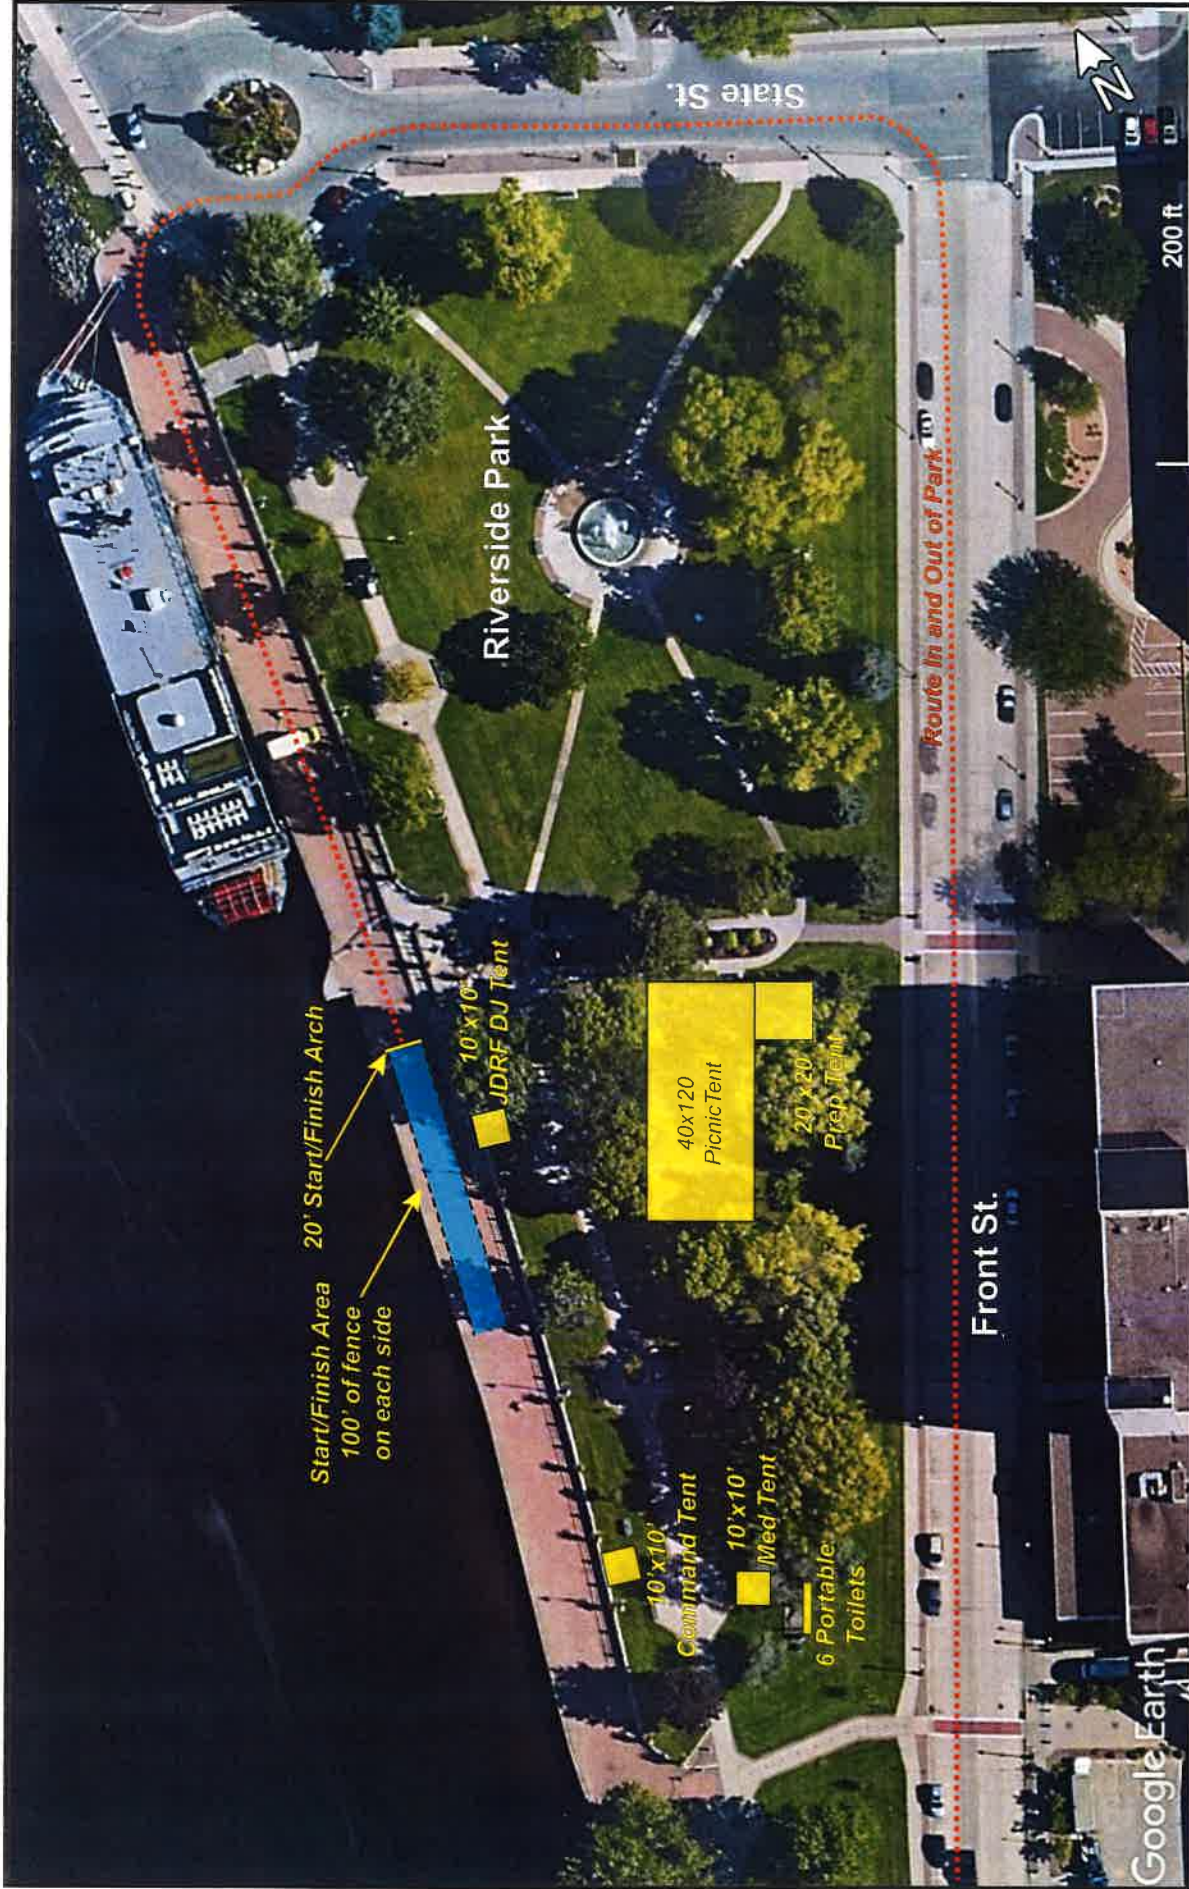

Please Add Any Attachments as Needed
JDRF City Permit.pdf

Please Add Any Attachments as Needed
city of la crosse-1-16-24.pdf

Please Provide any Additional Information As Needed

We are excited to come back to La Crosse for our 14th annual Breakthrough T1D Ride! (Formerly JDRF). Throughout the weekend, you'll have the chance to join fellow riders for interactive seminars, explore the local area and celebrate your achievements at our awards dinners - all leading up to Ride Day. Due to the popularity of this event, we utilize multiple hotels in the area to accommodate our riders. Some of these hotels include (but are not limited to) the Radisson and Courtyard Marriott. Located in downtown La Crosse, these hotels are conveniently located within walking distance of the La Crosse Center, which will serve as the main hub for Breakthrough T1D Ride activities. The weekend kicks off with a casual Welcome Reception where you can pick up your event weekend packet, grab a bite to eat and socialize with Breakthrough T1D Riders from across the country. On Friday you can enjoy breakfast, seminars and free time on your own to explore the area. We'll kick things into high gear with a Pre-Ride Dinner Celebration that evening where we'll award our top performers, and you'll hear stories that will inspire as you share in some of the traditions that make the Breakthrough T1D Ride so special. Saturday morning you'll be up bright and early for breakfast and Ride Day! We'll be providing details as we get closer to the event, but in the meantime, you can check out the route map here. <https://ridewithgps.com/routes/47629522> No matter how many miles you ride, we'll be ready to celebrate you at an unforgettable finish line party at Riverside Park all-day long! And, we'll come back together again later that evening for one last time as we share stories from the road, celebrate our collective accomplishments and award our Honor Jerseys at the Celebration Dinner