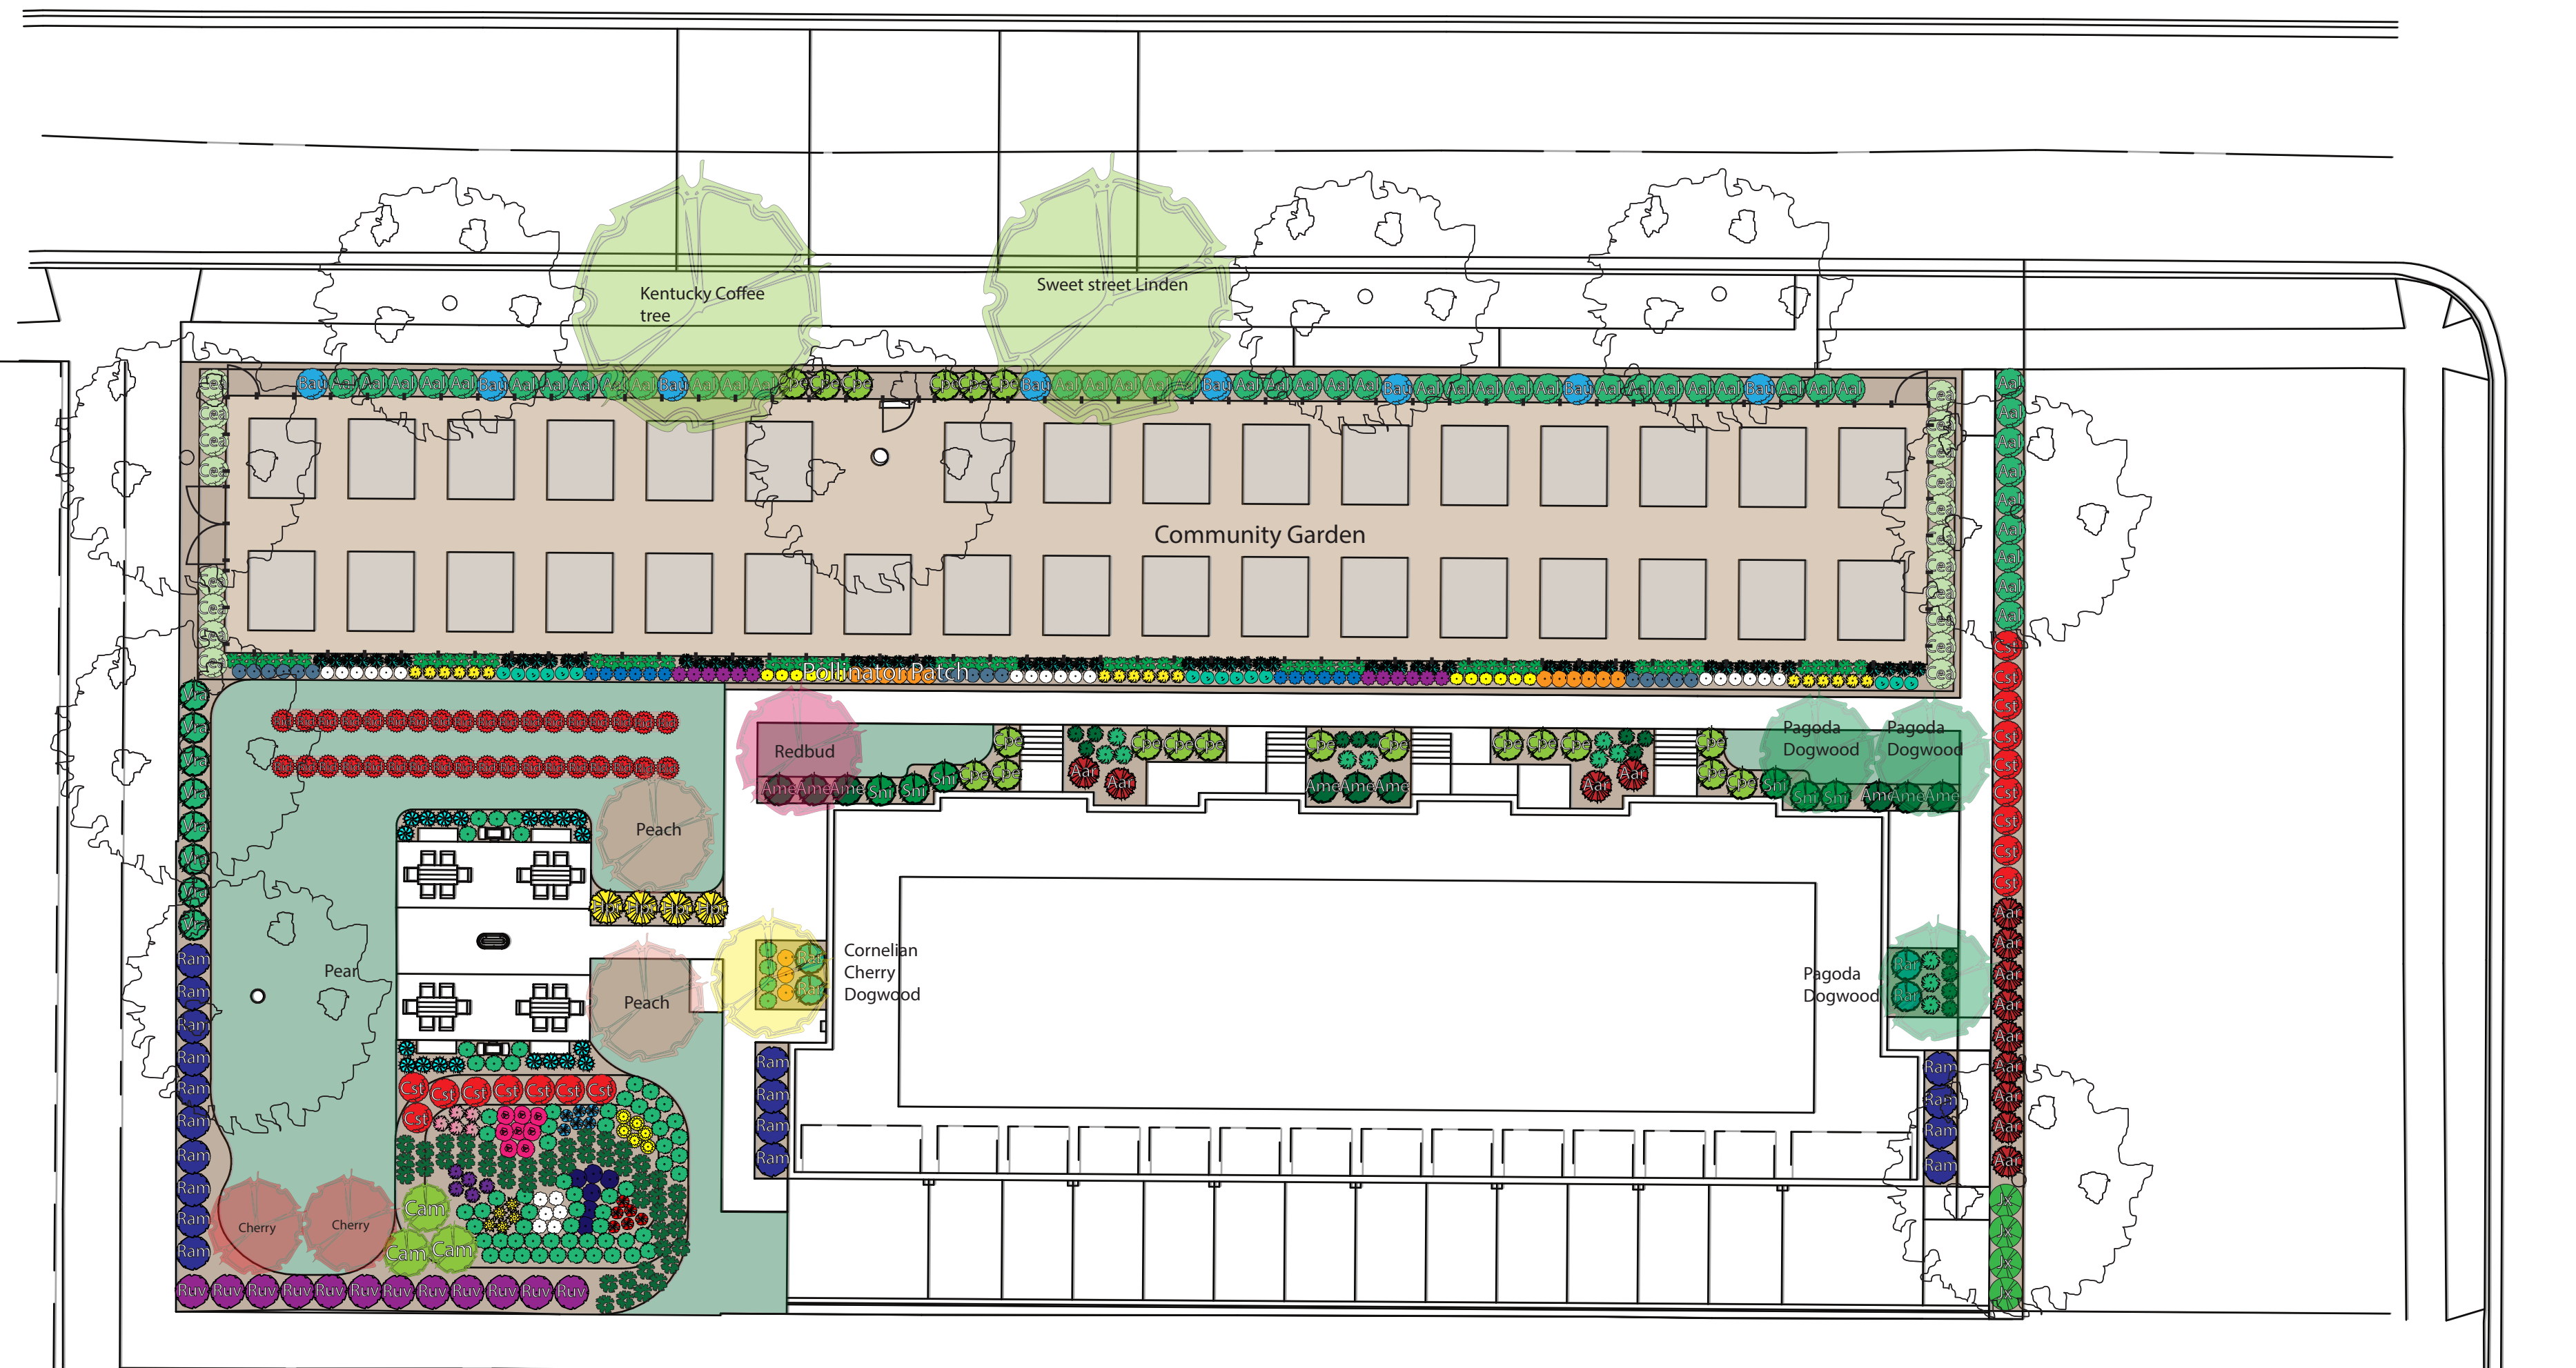

- Hazelnut
- Arctic Fire Dogwood
- Aronia Lowscape
- Regent Saskatoon Serviceberry
- Black Tower Elderberry
- New Jersey Tea
- Red Raspberry Sp.
- Hinnonmaki Gooseberry
- Fragrant Sumac
- Sweet Fern
- Glossy Black Chokeberry
- Downy Viburnum
- Black Currant
- Steeplebush
- Red Chokeberry
- Shrubby St. John's Wort
- Starpower Juniper
- Dwarf Bush Honeysuckle
- Blue False Indigo
- Pennsylvania Sedge
- Palm Sedge
- Plains Oval Sedge
- Wild Geranium
- Rose Milkweed
- Prairie Dropseed
- Wild Nodding Onion
- Shenandoah Switchgrass
- Common Ironweed
- Orange Coneflower
- Anise Hyssop
- Wild Bergamot
- Mountain Mint
- Hairy Beardtongue
- Great Blue Lobelia
- New England Aster
- Lanceleaf Coreopsis
- Gray Goldenrod
- Ohio Spiderwort
- Heart Leaf Alexander
- Cardinal Flower
- Moonshine Yarrow
- Maidenhair Fern
- Ostrich Fern
- Joe Pyeweed
- Aromatic Aster
- Prairie Dropseed
- Little Bluestem

Common Name	Species	#	Size	Quantity
Royal Raindrop® Crabapple	Malus 'JFS-KWS' PP14,375		1.75" CALIPER	1.00
North Star Cherry	Prunus 'North Star'	#5	CONTAINER TREE	2.00
Contender Peach	Prunus 'Contender'	#10	CONTAINER TREE	2.00
Eastern Redbud	Cercis canadensis	#10	CONTAINER TREE	3.00
Pagoda Dogwood	Cornus alternifolia	#5	CONTAINER TREE	3.00
Saffron Sentinel® Corneliancherry Dogwood	Cornus mas 'JFS PN4,649'	#15	CONTAINER TREE	1.00
Sweet Street™ Linden	Tilia americana 'Kronm' PP30,737		1.5" CALIPER	1.00
Espresso™ Kentucky Coffeetree	Gymnocladus dioica 'Espresso-JFS'		1.5" CALIPER	2.00
Rafinesque Viburnum	Viburnum rafinesquianum	#3	CONTAINER	8.00
Hinnonmaki Gooseberry	Ribes uva-crispa 'Hinnonmaki Red'	#1	CON	12.00
American Filbert	Corylus americana	#2	CONTAINER	10.00
Arctic Fire® Dogwood	Cornus stolonifera 'Farrow' PP18,523	#5	CONTAINER	17.00
Low Scape Snowfire® Chokeberry	Aronia melanocarpa 'SMNAIMPFP' PP34,116	#3	CONTAINER	14.00
Regent Saskatoon Serviceberry	Aamelanchier alnifolia 'Regent'	#5	CONTAINER	51.00
Black Tower Elderberry	Sambucus nigra 'EFFELO1' PP23,522	#3	CONTAINER	10.00
New Jersey Tea	Ceanothus americanus	#2	CONTAINER	19.00
Fragrant Sumac	Rhus aromatica	#2	CONTAINER	10.00
Sweet Fern	Comptonia peregrina	#2	CONTAINER	26.00
Brilliant Red Chokeberry	Aronia arbutifolia 'Brilliantissima'	#5	CONTAINER	21.00
Glossy Black Chokeberry	Aronia melanocarpa var. elata	#2	CONTAINER	9.00
American Black Currant	Ribes americanum	#2	CONTAINER	26.00
Steeplebush	Spiraea tomentosa	#2	CONTAINER	10.00
Shrubby St. John's Wort	Hypericum prostratum	#2	CONTAINER	16.00
Star Power™ Juniper	Juniperus 'J.N. Select Blue'		5'	4.00
Dwarf Bush Honeysuckle	Dierilla lonicera	#2	CONTAINER	13.00
Red Raspberry	Rubus idaeus 'Heritage'	#1	CON	36.00
Ostrich Fern	Matteuccia struthiopteris	#1	CONTAINER	14.00
Pennsylvania Sedge	Carex pennsylvanica	#1	CONTAINER	27.00
Wild Geranium	Geranium maculatum	#1	CONTAINER	12.00
Moonshine Yarrow	Achillea x 'Moonshine'	#1	CONTAINER	12.00
Shenandoah Switch Grass	Panicum virgatum 'Shenandoah'	#1	CONTAINER	45.00
Nodding Pink Onion	Allium oenanthifolium	#1	CONTAINER	20.00
Rain Garden Plants		4"	CONTAINER	375.00

Total Landscape Area: 24,974 sq ft
Total Frontage: 491 linear ft
Trees Required: 41
Trees Provided: 15 +11 existing
Shrubs Required: 410
Shrubs Provided: 313

Site Notes

1522 Green Bay St.
La Crosse, WI 54601

(608) 799-2797
couleeregionecoscapes@gmail.com

10th and Division Development

Title: Landscape Plan

Revision Date: 03/03/2025

Scale: 1:20