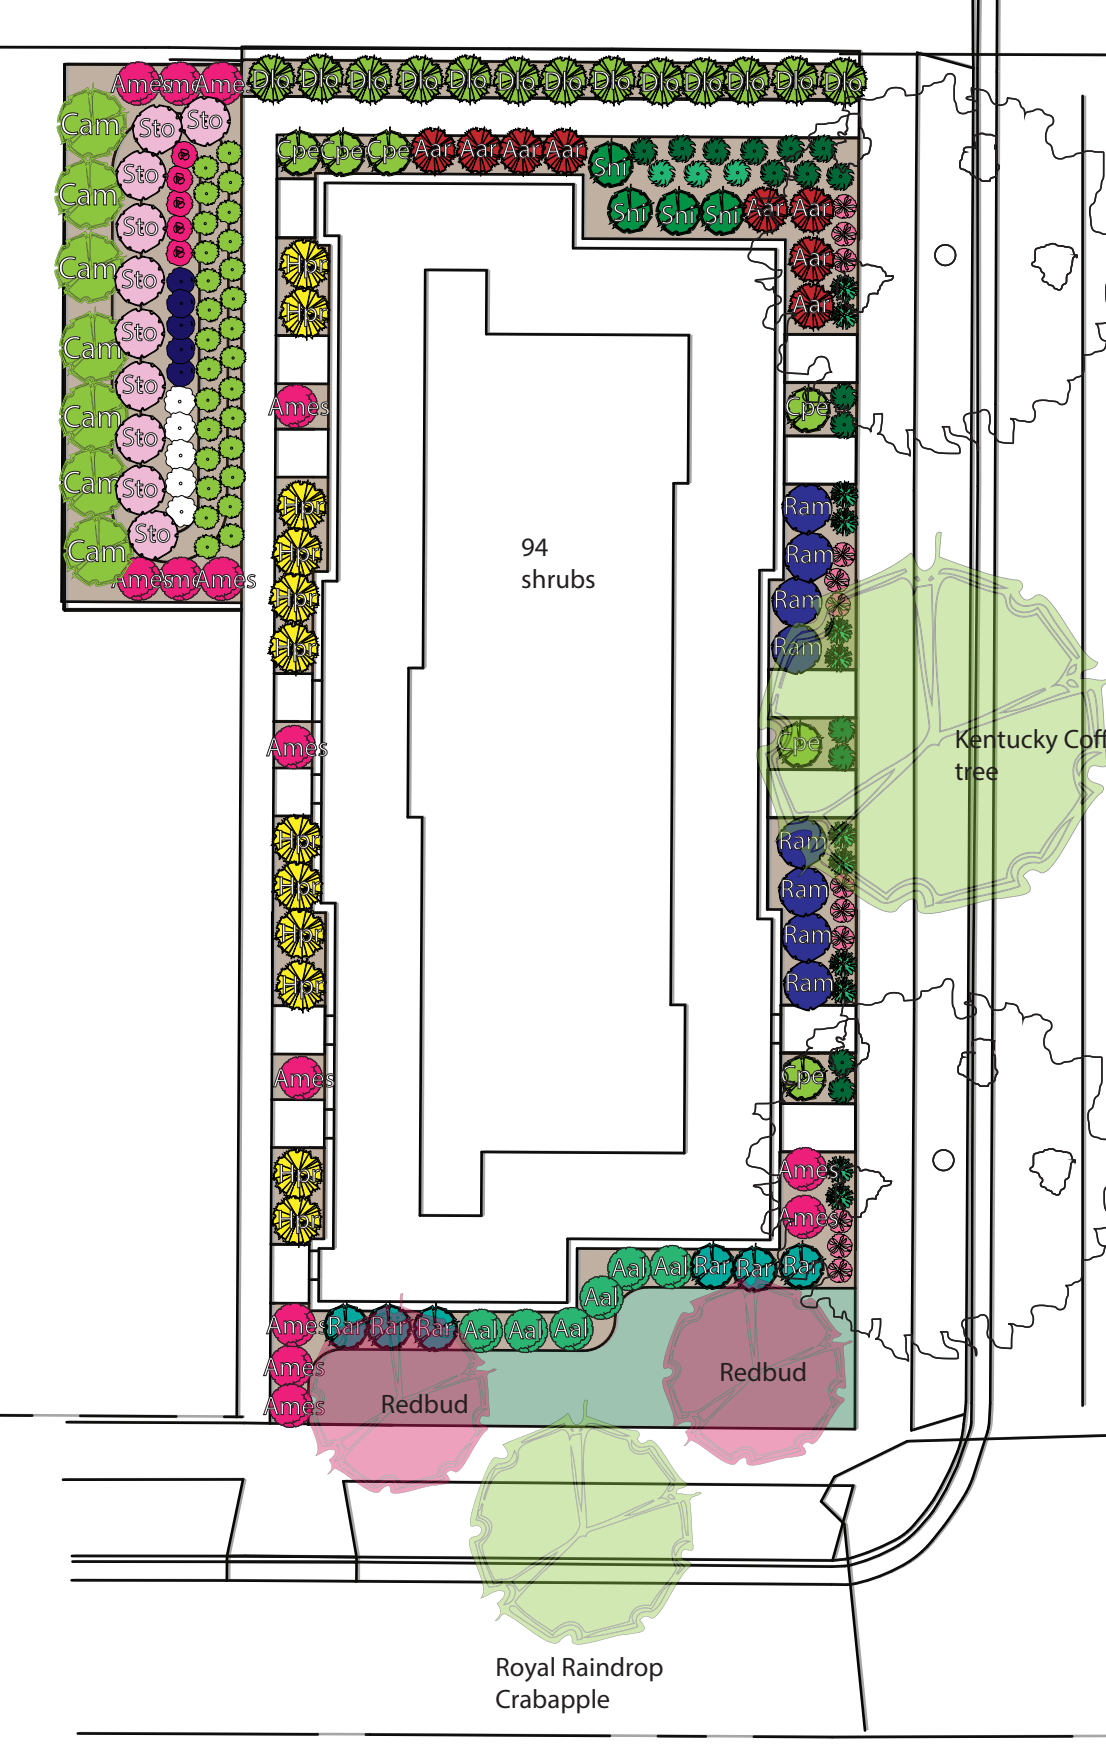

- Hazelnut
- Arctic Fire Dogwood
- Aronia Lowscape
- Regent Saskatoon Serviceberry
- Black Tower Elderberry
- New Jersey Tea
- Red Raspberry Sp.
- Hinnonmaki Gooseberry
- Fragrant Sumac
- Sweet Fern
- Glossy Black Chokeberry
- Downy Viburnum
- Black Currant
- Steeplebush
- Red Chokeberry
- Shrubby St. John's Wort
- Starpower Juniper
- Dwarf Bush Honeysuckle
- Blue False Indigo
- Pennsylvania Sedge
- Palm Sedge
- Plains Oval Sedge
- Wild Geranium
- Rose Milkweed
- Prairie Dropseed
- Wild Nodding Onion
- Shenandoah Switchgrass
- Common Ironweed
- Orange Coneflower
- Anise Hyssop
- Wild Bergamot
- Mountain Mint
- Hairy Beardtongue
- Great Blue Lobelia
- New England Aster
- Lanceleaf Coreopsis
- Gray Goldenrod
- Ohio Spiderwort
- Heart Leaf Alexander
- Cardinal Flower
- Moonshine Yarrow
- Maidenhair Fern
- Ostrich Fern
- Joe Pyeweed
- Aromatic Aster
- Prairie Dropseed
- Little Bluestem

Total Landscape Area: 24,974 sq ft  
 Total Frontage: 491 linear ft  
 Trees Required: 41  
 Trees Provided: 15 +11 existing  
 Shrubs Required: 410  
 Shrubs Provided: 313

Site Notes

1522 Green Bay St.  
 La Crosse, WI 54601