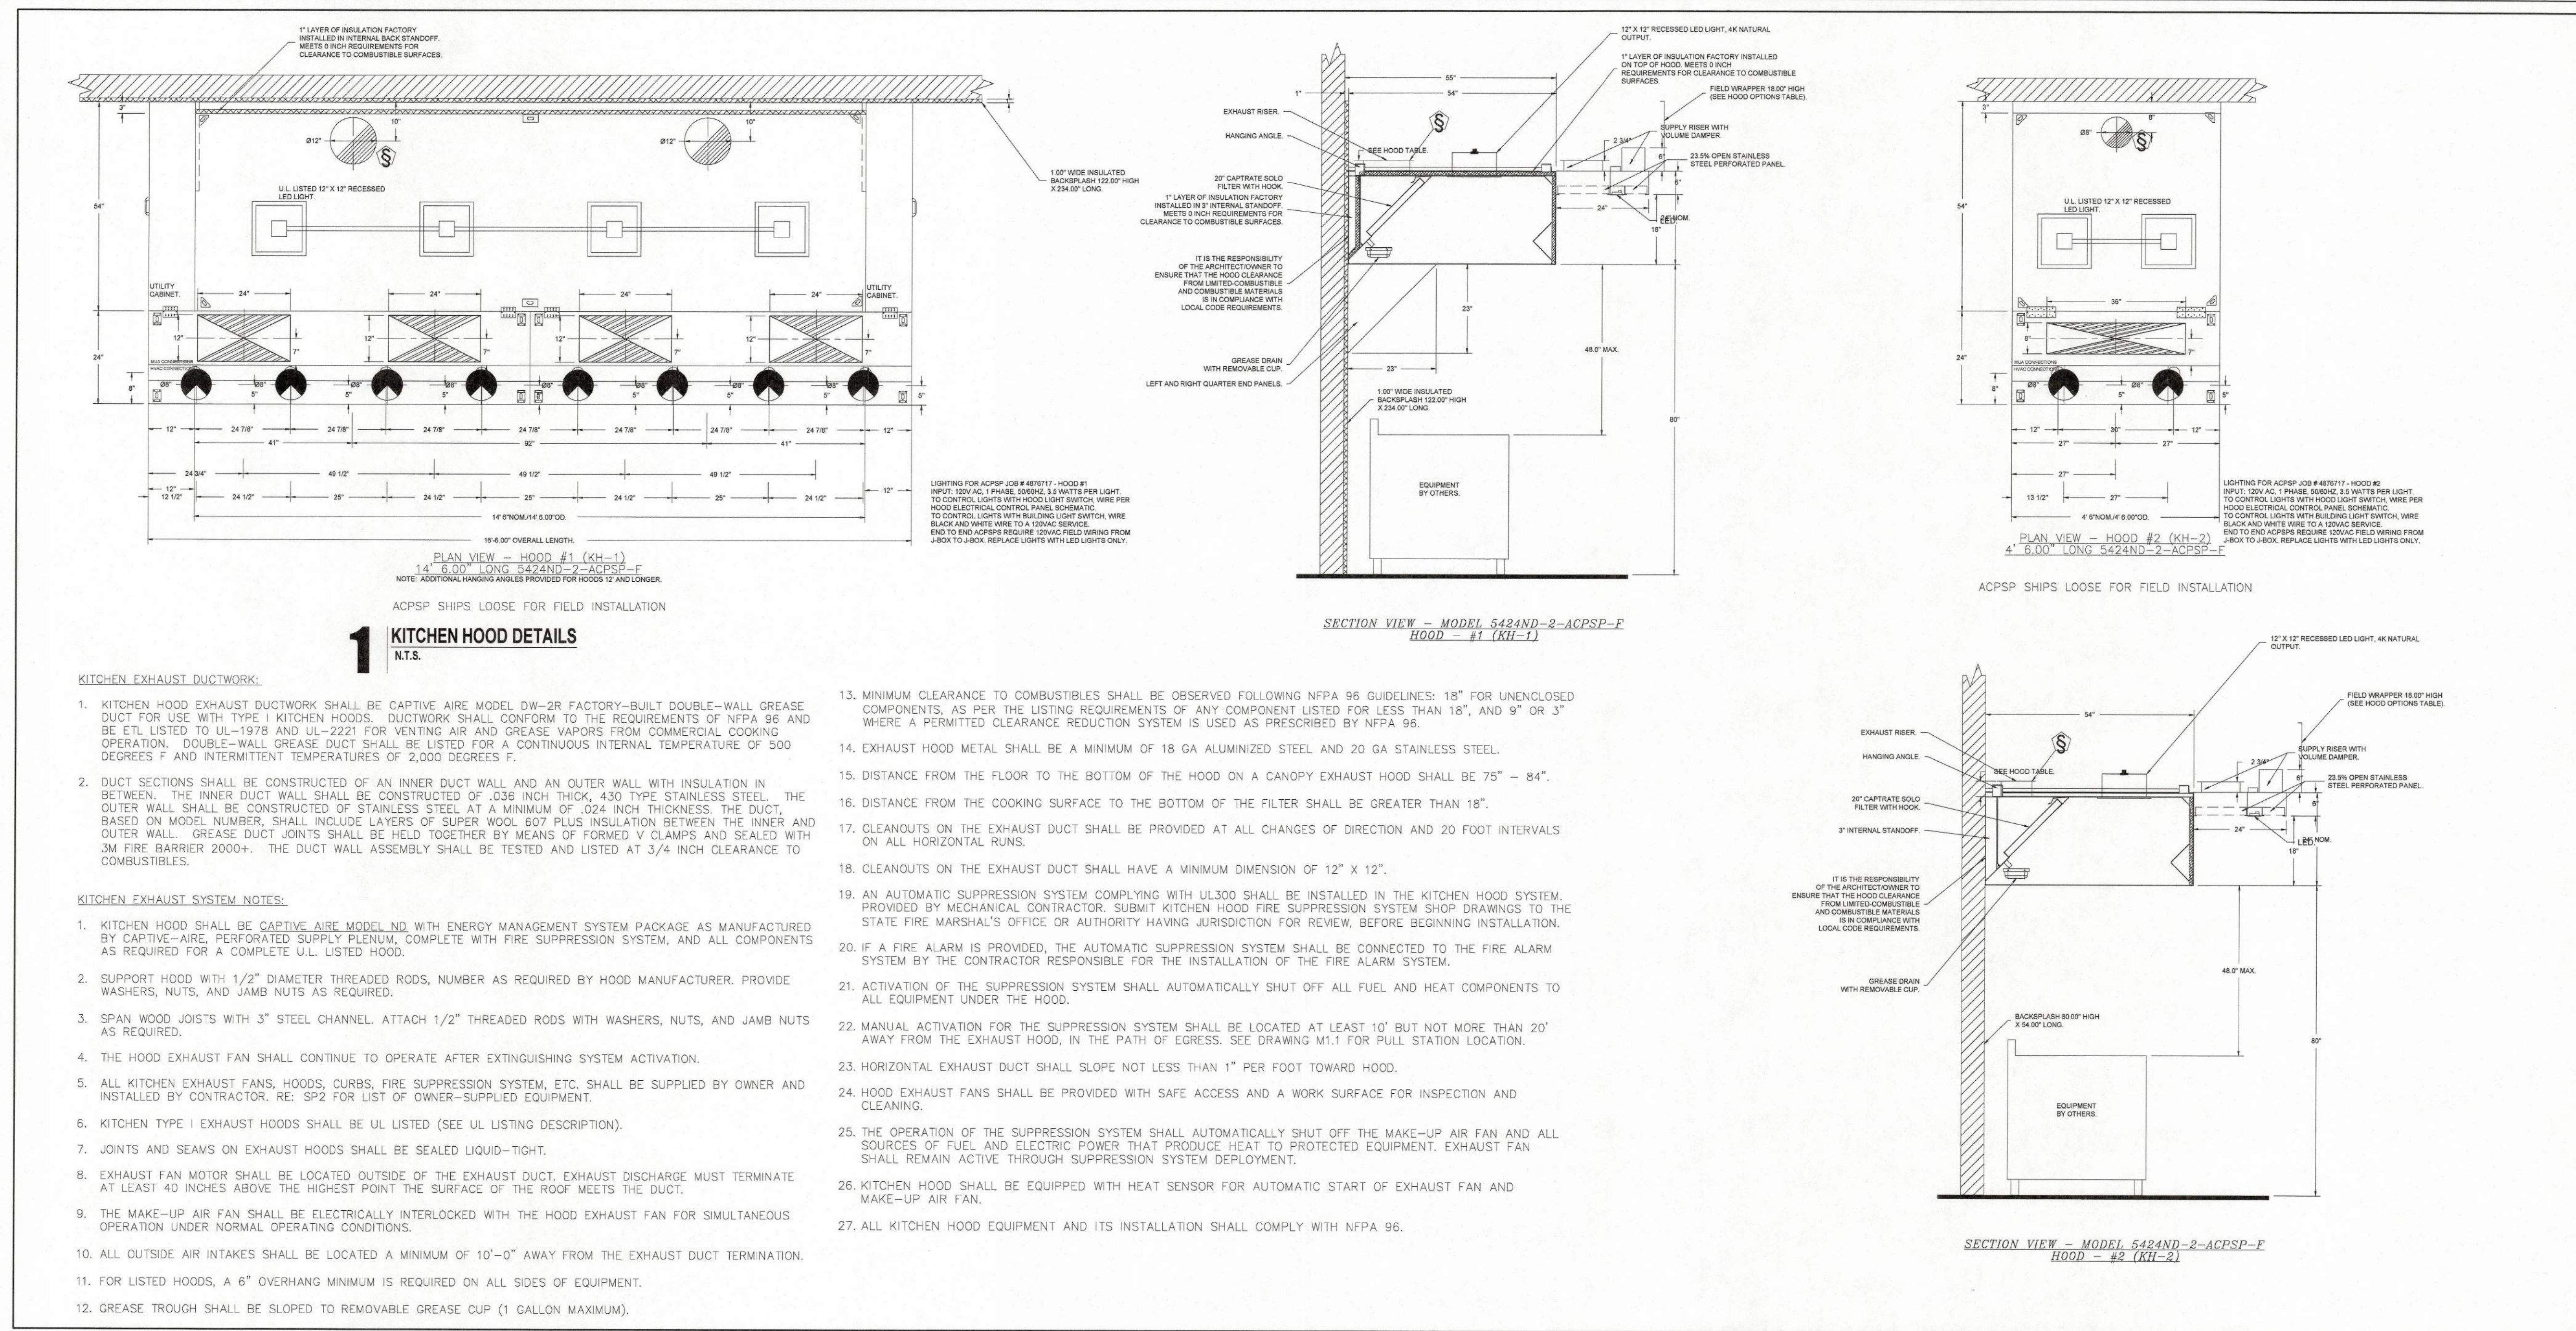

Restaurant Support Office
6800 Bishop Road, Plano, TX 75024
Tele: 972-769-3100 Fax: 972-769-3101

Restaurant:
Raising Cane's
Restaurant #C1148
Hwy 16 & Braund St
La Crosse, WI 54560
P4-V-AV (A)

Designer's Information:

100% SUBMISSION
03-11-2024

03/12/2024

Sheet Versions:

#	Date	Description
-	-	-
-	-	-
-	-	-
-	-	-
-	-	-
-	-	-
-	-	-
-	-	-
-	-	-
-	-	-

Sheet Title:
Kitchen Hood Details

Sheet Number:

M3.1

SAI Job Number: 230372