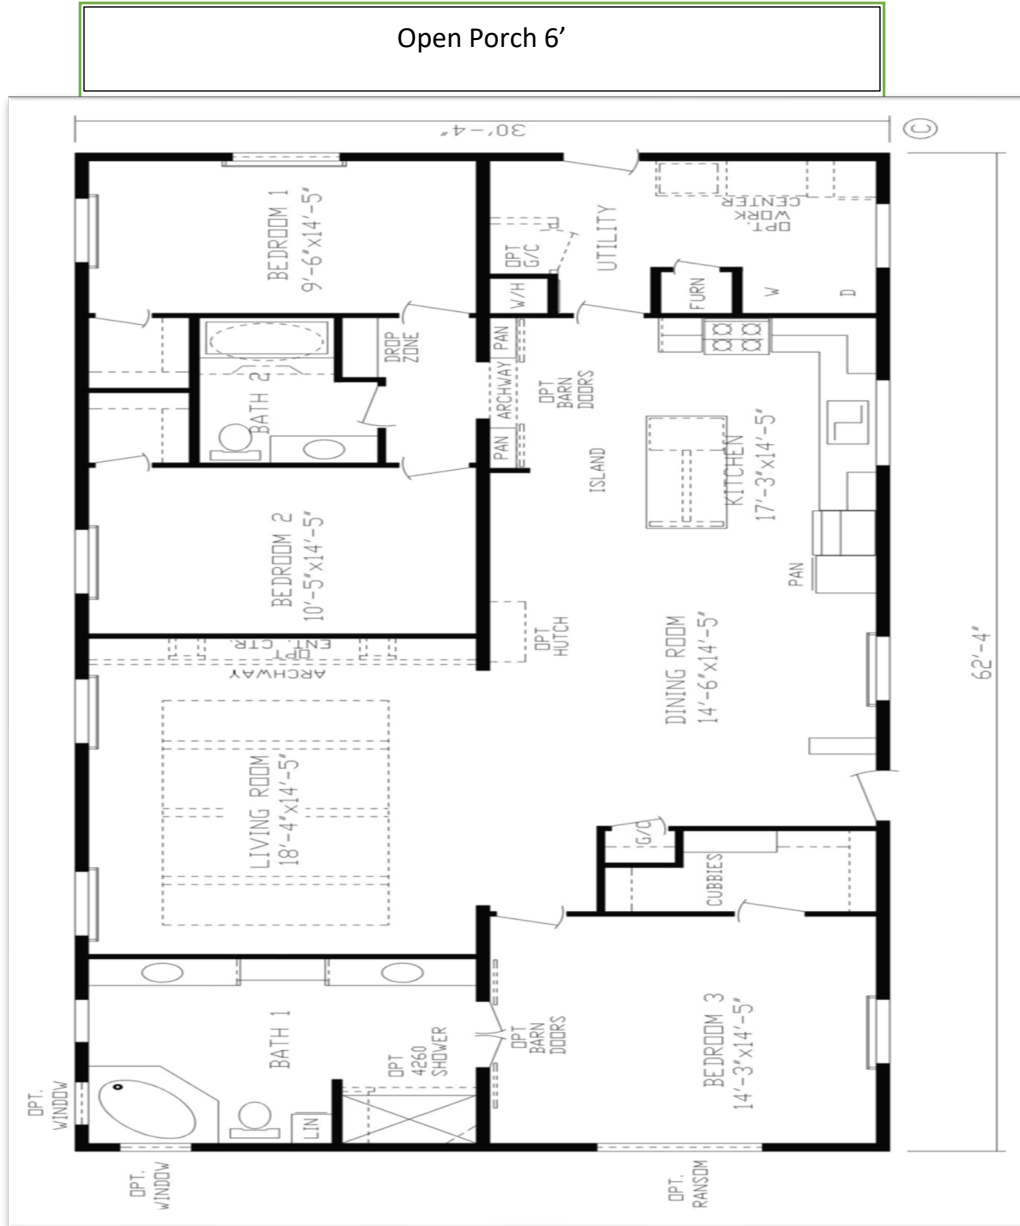

2706 Onalaska Ave "Red Rock"

Lot Size: 141 x 50

Front setback: 25ft

Rear setback: 28-30ft

Sidyard setback: 8ft each side

**12x20
garage**