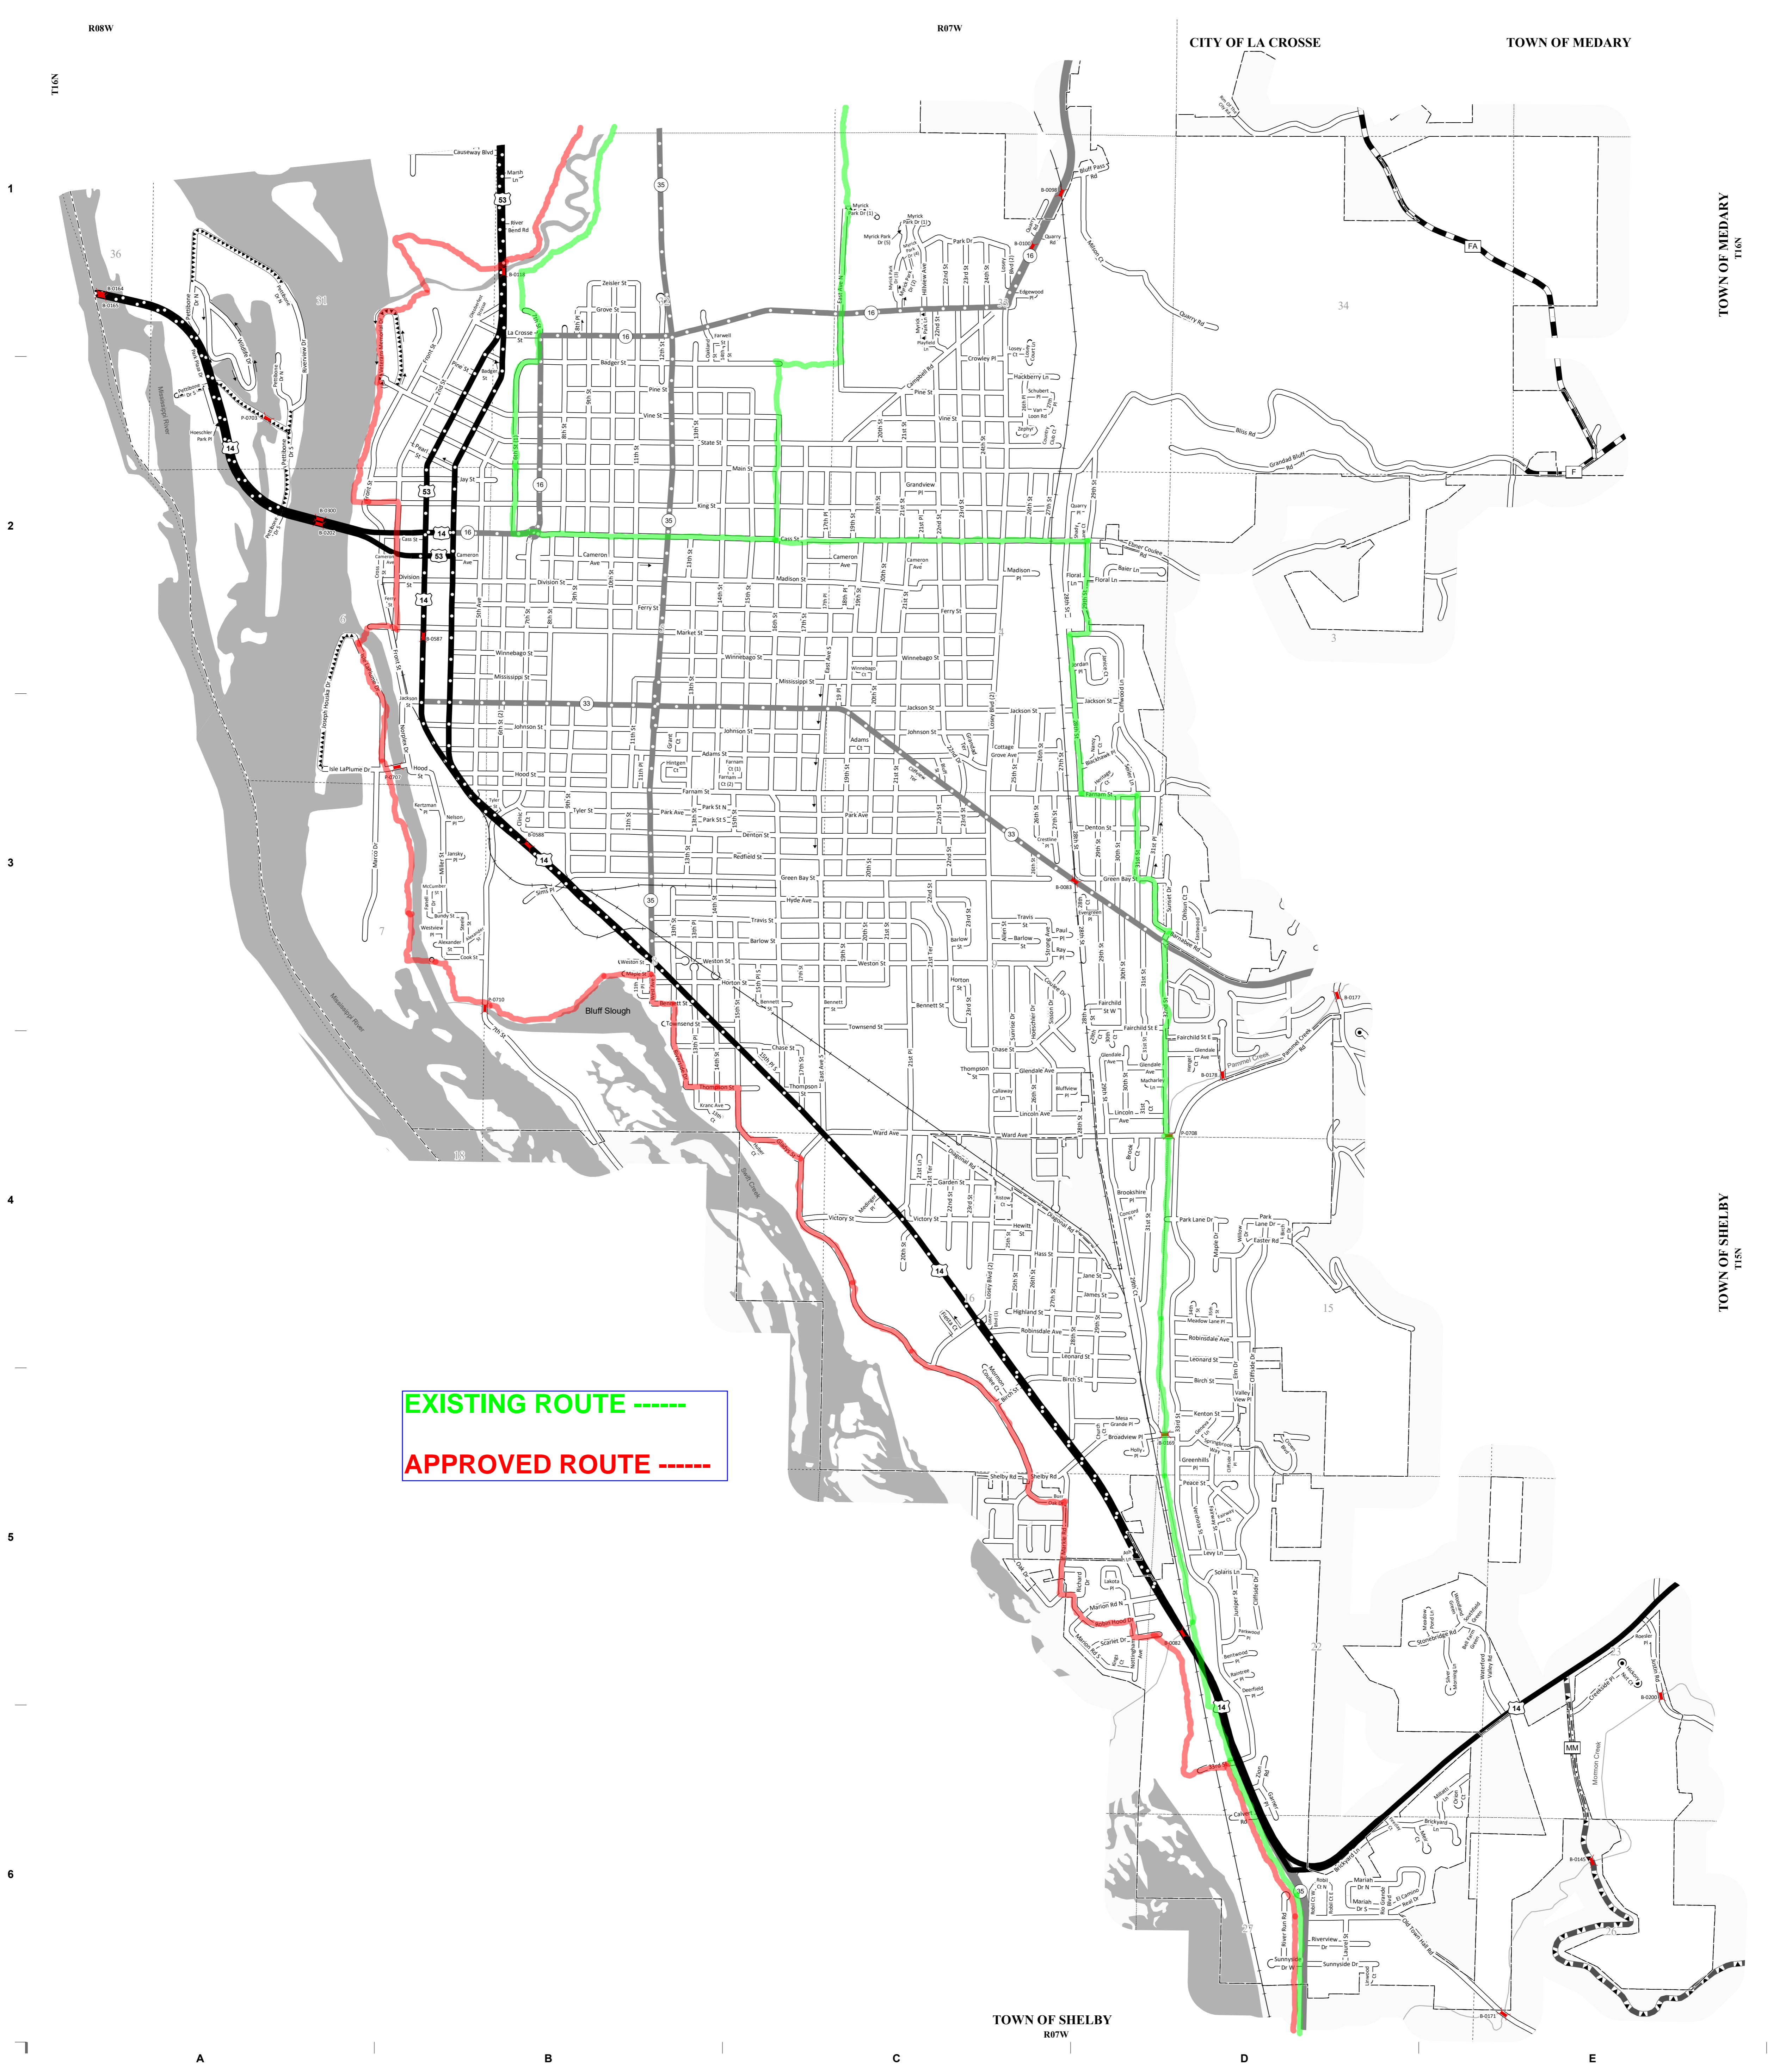

CITY OF
LA CROSSE
COUNTY: LA CROSSE

EXISTING ROUTE - - - - -
APPROVED ROUTE - - - - -

1. **LEGEND:**
2. County Trunk Highway
   - Rustic Road-County
   - Local Road
   - Park Road-Local
   - US Highway
   - State Trunk
   - State On/Off Ramp
   - State Connector
   - US Connecting Highway
   - State Connecting Highway
   - Railroad
   - CVT Border
   - PLSS Border
   - Bridge