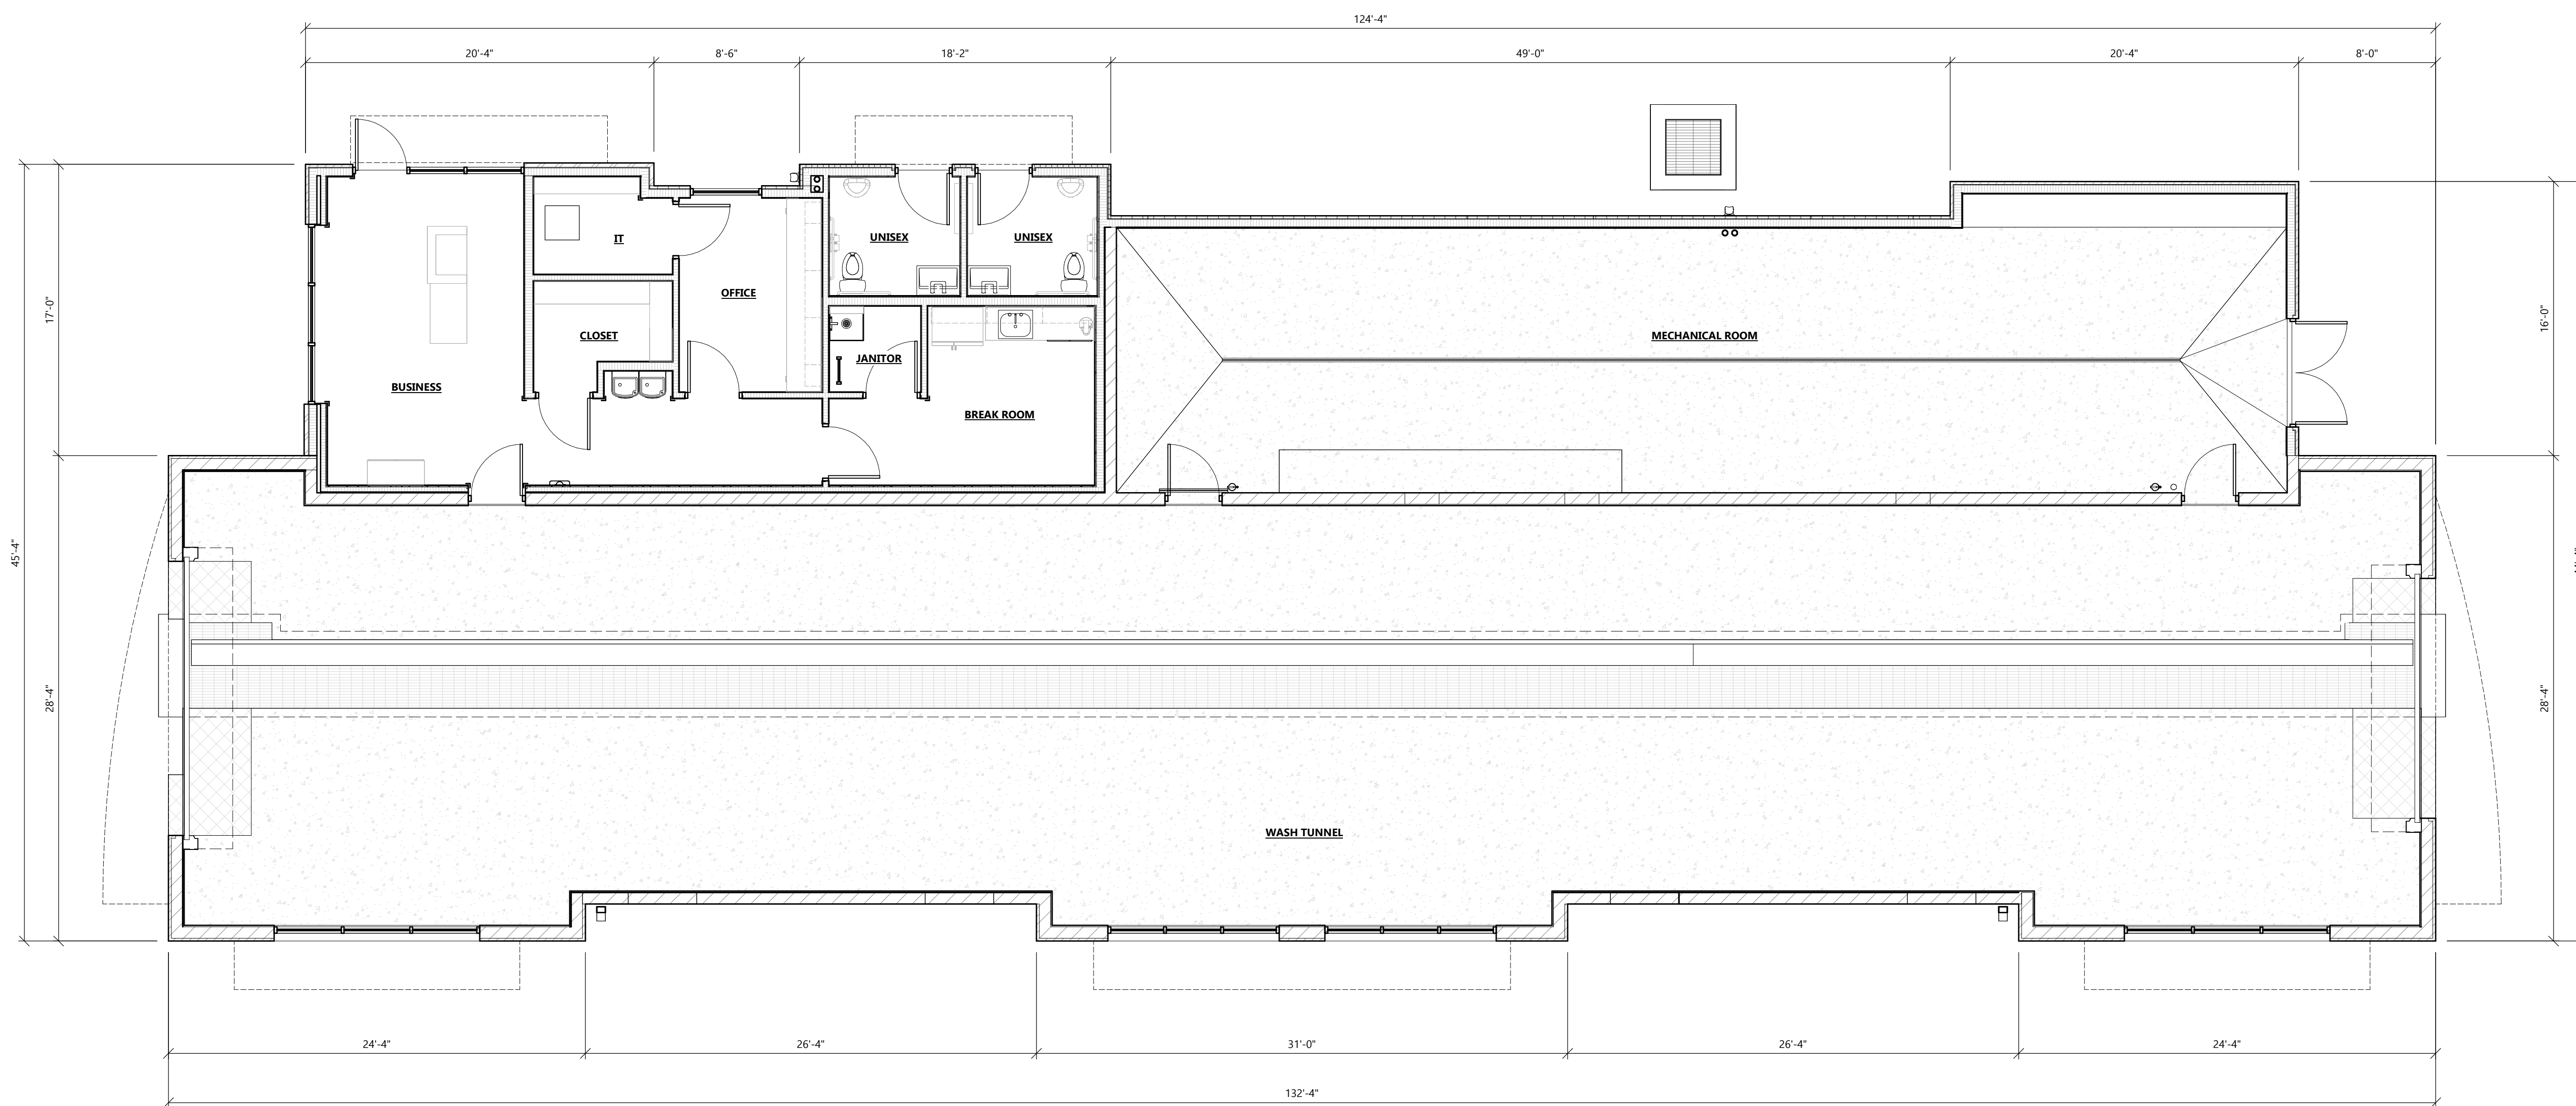

Always a Better Plan

COLLABORATION

PROJECT INFORMATION

PROPOSED CAR WASH FOR:
MISTER CAR WASH #2580
STATE ROAD 16 • LA CROSS, WI 54601

(130L - V1.2 - Z0)

PROFESSIONAL SEAL

PRELIMINARY DATES

APR. 19, 2024

NOT FOR CONSTRUCTION

JOB NUMBER

240067400

SHEET NUMBER

PRE-2

FLOOR PLAN

SCALE: 3/16" = 1'-0"